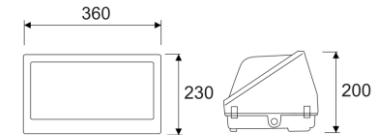

● Applicable place

Widely used in stadium, wall, indoor parking, tunnels, storerooms, walkways lighting, etc