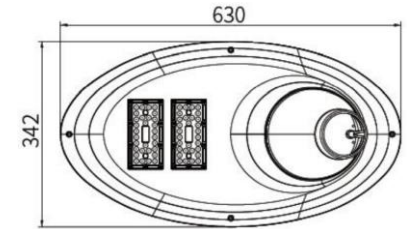

GLD Great Light

TY30W/40W/50W

LED GARDEN LIGHT

Product Features

1. The lamp adopts die-cast aluminum to improve heat dissipation efficiency. The surface is electrostatically sprayed with polyester plastic powder, anti-ultraviolet radiation, and has strong anti-corrosion capabilities. The appearance is beautiful and high-grade, it is integrated with modern business and life scenes;
2. The light-transmitting cover of the lamp is made of high-light-transmitting PC material, which does not fog or frost, and the lighting effect is soft. The overall lighting efficiency is improved by the lens refraction, and the purpose of energy saving is achieved;
3. High lumen output, high CRI, multi-color temperature, to meet a variety of lighting needs;
4. The whole lamp adopts 304 stainless steel fasteners, which is impact resistant, strong shock resistance, and the IP class is IP65.

Parameters

Model	Power(w)	Input voltage	LED ChipType	Light Efficiency	Optical Lens	CCT	CRI	PF	Insulation Class	Size: L*W*H(mm)	IP	Working TEMP	Life
GLD630-TY50	30~50	100-265/50/60Hz	OSRAM /PHILIPS	120~130Lm/w	T5	2700-6000K	>70&80	≥95	Class I	630*342*227	IP65	-40°C~ + 50°C	50000H

Points to note

1. Please use the correct power supply
2. The use of voltage can not exceed the specified range
3. Please read the product installation manual carefully before using

GLD Great Light all rights reserved. GLD Great Light does not make any representations or warranties regarding the accuracy or completeness of the information contained in this document, responsible for any actions made by this file information. The information provided in this document does not constitute any commercial agreement, nor does it form part of any quotation or contract, unless agreed by GLD.